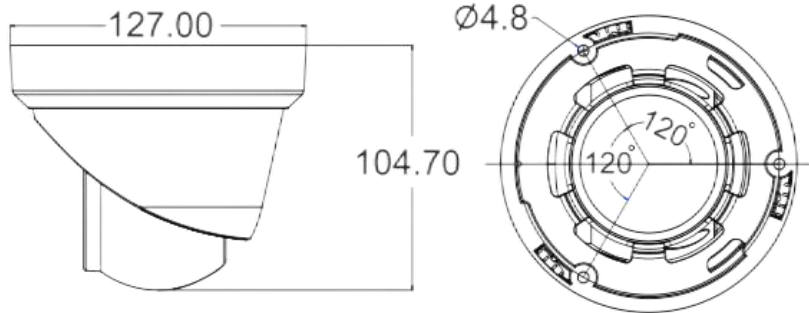

IPY-D368LDS2RB

8MP Face Detection VCA AI Human & Vehicle Detection
Dual Light+Red Blue Flashlight 2 Way Audio PoE Turret IP Camera

■ Available Model

IPY-D366LDS2RB   IPY-D368LDS2RB

■ Dimension

■ Accessory

■ Optional

ZJ-02

JB-04

Uin Technology Co., Ltd.

+86-871 63586112

www.uin-tech.com

4F,Block 7 Lijincheng High Tech Garden,Longhua District,Shenzhen China