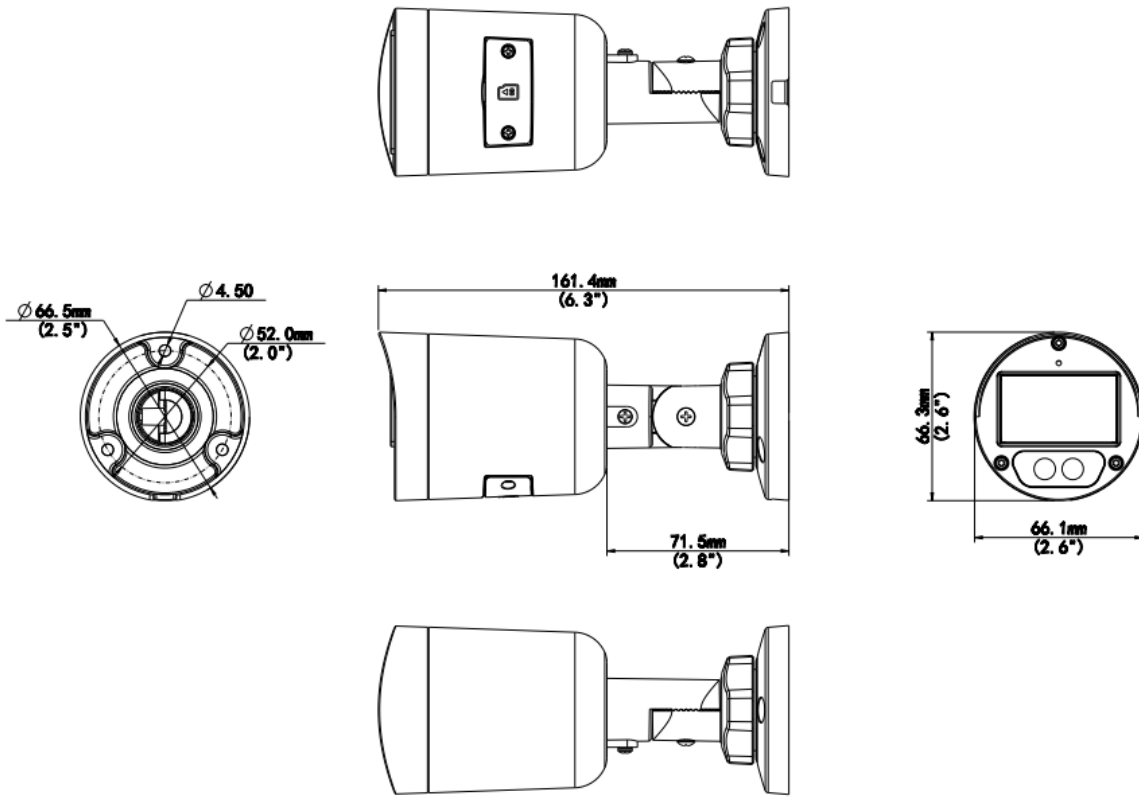

## Features

- High quality image with 8 MP, 1/2.7" CMOS sensor
- 8 MP (3840 × 2160)@20 fps; 5 MP (3072 × 1728)@30/25 fps; 4 MP (2560 × 1440)@30/25 fps; 1080P (1920 × 1080)@30/25 fps
- Ultra 265, H.265, H.264, MJPEG
- 120 dB true WDR technology enables clear image in strong light scene
- Supports 9:16 corridor mode
- Built-in mic
- Smart IR, up to 30 m (98.4 ft.) IR distance
- MicroSD, up to 512 GB
- IP67 protection
- Supports PoE power supply
- 3-axis

## Specifications

Model	IPC2128LB-ADF28K-DL
<b>Camera</b>	
Max Resolution	8 MP
Sensor	1/2.7" CMOS
Min. Illumination	Color: 0.005 Lux (F1.6, AGC ON), 0 Lux with light
Day/Night	IR-cut filter with auto switch (ICR)
Shutter	Auto/Manual, 1 ~ 1/100000s
Adjustment Angle	Pan: 0° to 360°, Tilt: 0° to 90°, Rotate: 0° to 360°
S/N	>56 dB
WDR	120 dB
<b>Lens</b>	
Focal Length	2.8 mm
Iris Type	Fixed
Iris	F1.6
Field of View (H)	100.8°
Field of View (V)	55.8°
Field of View (D)	105.7°
Lens Type	Fixed
<b>DORI</b>	
DORI Distance (Lens)	2.8 mm
DORI Distance (Detect)	84.0 m (275.6 ft.)
DORI Distance (Observe)	33.6 m (110.2 ft.)
DORI Distance (Recognize)	16.8 m (55.1 ft.)
DORI Distance (Identify)	8.4 m (27.6 ft.)
<b>Illuminator</b>	
Supplemental Light	Dual light
Illumination Distance (IR)	30 m (98.4 ft.)
Illumination Distance (Warm Light)	30 m (98.4 ft.)
Wavelength	850 nm
Light On/Off Control	Auto/Manual
<b>Video</b>	
Video Compression	Ultra 265, H.265, H.264, MJPEG
H.264 Code Profile	Baseline profile, Main profile, High profile
Frame Rate	Main Stream: 8 MP (3840 × 2160), max. 20 fps; 5 MP (3072 × 1728), max. 30 fps; 4 MP (2560 × 1440), max. 30 fps; 1080P (1920 × 1080), max. 30 fps; 720P (1280 × 720), max. 30 fps; Sub Stream: 1080P (1920 × 1080), max. 30 fps; 720P (1280 × 720), max. 30 fps; D1 (720 × 576), max. 30 fps; 640 × 360, max. 30 fps; 2CIF (704 × 288), max. 30 fps; CIF (352 × 288), max. 30 fps;
Video Bit Rate	128 Kbps to 16 Mbps
U-code	Support
OSD	Up to 4 OSDs

## Dimensions